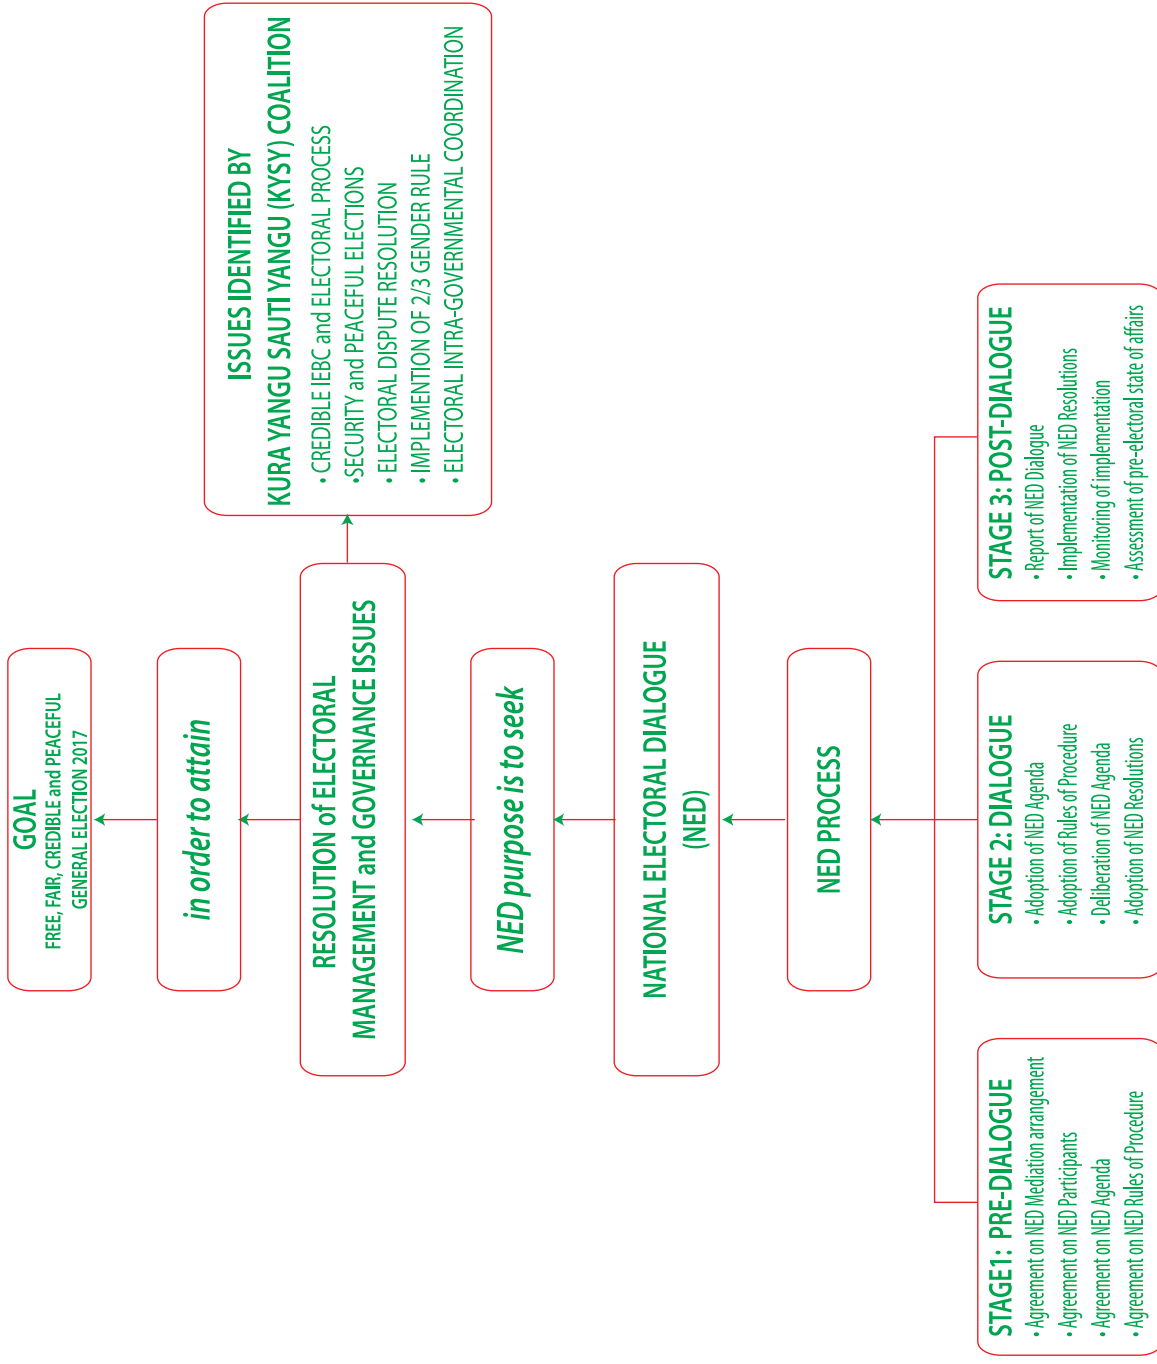

The Civil Society Organizations
References Group
(CSO-RG)

The Independent
Medico-Legal Unit
(IMLU)

The Africa Center
for Open Governance
(AfriCOG)

Constitution & Reforms
Education Consortium
(CRE-CO)

INUKA
Ni Sisi!

**Kura Yangu
Sauti Yangu**

National Electoral Dialogue Framework

Proposal by KURA YANGU SAUTI YANGU (KYSY) COALITION

C/O Kenya Human Rights Commission
Gitanga Road, opposite Valley Arcade
P.O. Box 41079 - 00100
Nairobi, GPO Kenya
Tel: +254 - 020 - 2044545/2106763
Office Cell: 0733 629034, 0722 264497
Email: admin@khrc.or.ke
Website: www.khrc.or.ke

My Vote, My Voice
Tushauriane...

National Electoral Dialogue Framework

Proposal by KURA YANGU SAUTI YANGU (KYSY) COALITION

A citizen voice platform for credible electoral processes

**Kura Yangu
Sauti Yangu**